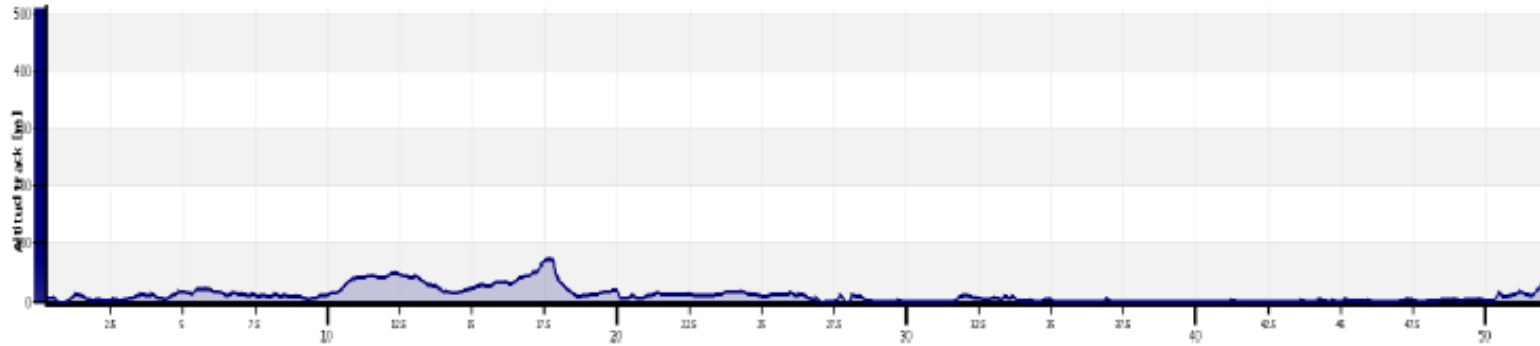

Altimetry (easy level):

Dag 3

Stage characteristics:

Difficulty level	Distance (km)	Altitude (m)		Elevation gain (m)	Routes	
		Min	Max		Paved	Trails
Easy	48.3	0	108	134	90%	10%

Altimetry (easy level):

Dag 4

Stage characteristics:

Difficulty level	Distance (km)	Altitude (m)		Elevation gain (m)	Routes	
		Min	Max		Paved	Trails
Easy	52.8	0	76	97	70%	30%

Altimetry (easy level):

Dag 5

Stage characteristics:

Difficulty level	Distance (km)	Altitude (m)		Elevation gain (m)	Routes	
		Min	Max		Paved	Trails
Easy	32.5	7	199	300	85%	15%

Altimetry:

Dag 6

Stage characteristics:

Difficulty level	Distance (km)	Altitude (m)		Elevation gain (m)	Routes	
		Min	Max		Paved	Trails
Easy	35.88	3	154	246	70%	30%
Medium	44.34	4	163	273	65%	35%

Altimetry (easy level):