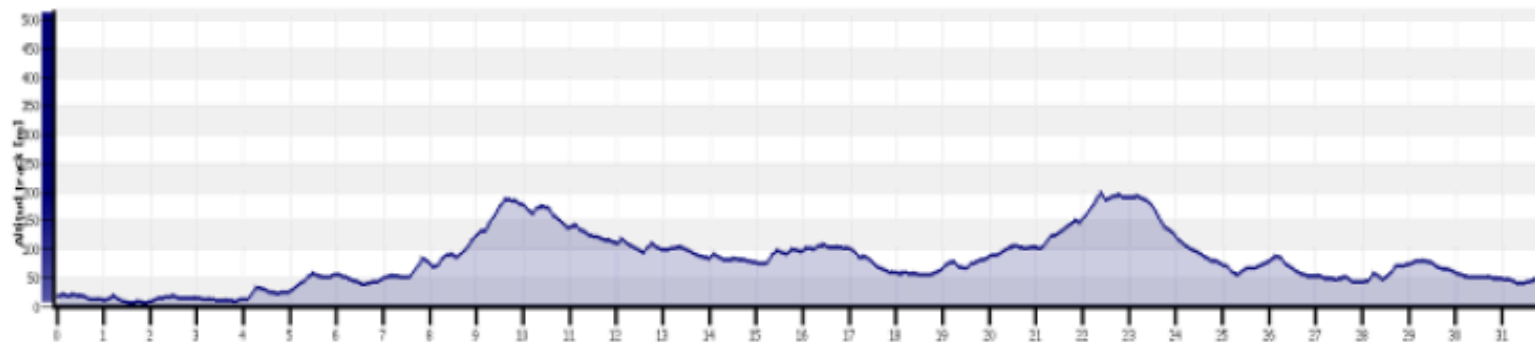

Stage characteristics:

Difficulty level	Distance (km)	Altitude (m)		Elevation gain (m)	Routes	
		Min	Max		Paved	Trails
Easy	52.8	0	76	97	70%	30%

Altimetry (easy level):

Dag 5

Stage characteristics:

Difficulty level	Distance (km)	Altitude (m)		Elevation gain (m)	Routes	
		Min	Max		Paved	Trails
Easy	32.5	7	199	300	85%	15%

Altimetry:

Dag 6

Stage characteristics:

Difficulty level	Distance (km)	Altitude (m)		Elevation gain (m)	Routes	
		Min	Max		Paved	Trails
Easy	35.88	3	154	246	70%	30%
Medium	44.34	4	163	273	65%	35%

Altimetry (easy level):

Dag 7

Stage characteristics:

Difficulty level	Distance (km)	Altitude (m)		Elevation gain (m)	Routes	
		Min	Max		Paved	Trails
Easy	34.4	0	50	232	100%	0%
Medium	47.9	0	77	120	90%	10%

Altimetry (easy level):