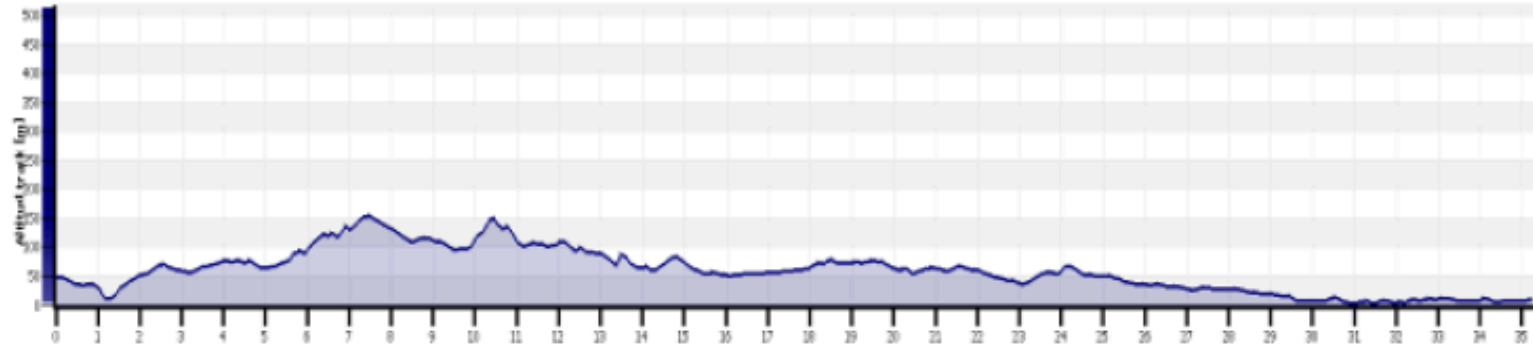

Altimetry:

Dag 6

Stage characteristics:

Difficulty level	Distance (km)	Altitude (m)		Elevation gain (m)	Routes	
		Min	Max		Paved	Trails
Easy	35.88	3	154	246	70%	30%
Medium	44.34	4	163	273	65%	35%

Altimetry (easy level):

Dag 7

Stage characteristics:

Difficulty level	Distance (km)	Altitude (m)		Elevation gain (m)	Routes	
		Min	Max		Paved	Trails
Easy	34.4	0	50	232	100%	0%
Medium	47.9	0	77	120	90%	10%

Altimetry (easy level):