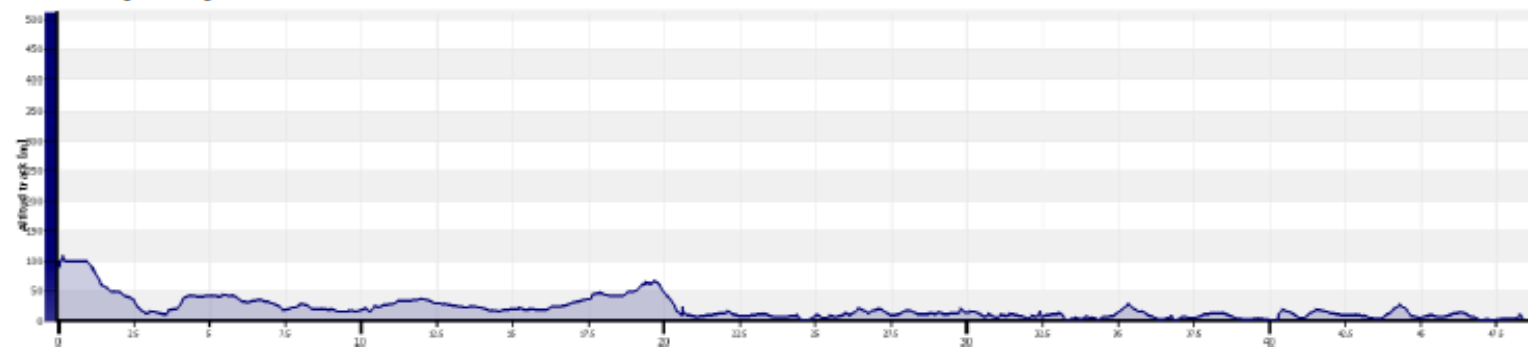

Altimetry (easy level):

Dag 3

Stage characteristics:

Difficulty level	Distance (km)	Altitude (m)		Elevation gain (m)	Routes	
		Min	Max		Paved	Trails
Easy	48.3	0	108	134	90%	10%

Altimetry (easy level):

Dag 4

Stage characteristics:

Difficulty level	Distance (km)	Altitude (m)		Elevation gain (m)	Routes	
		Min	Max		Paved	Trails
Easy	52.8	0	76	97	70%	30%

Altimetry (easy level):

Dag 5

Stage characteristics:

Difficulty level	Distance (km)	Altitude (m)		Elevation gain (m)	Routes	
		Min	Max		Paved	Trails
Easy	32.5	7	199	300	85%	15%

Altimetry:

Dag 6

Stage characteristics:

Difficulty level	Distance (km)	Altitude (m)		Elevation gain (m)	Routes	
		Min	Max		Paved	Trails
Easy	35.88	3	154	246	70%	30%
Medium	44.34	4	163	273	65%	35%

Altimetry (easy level):