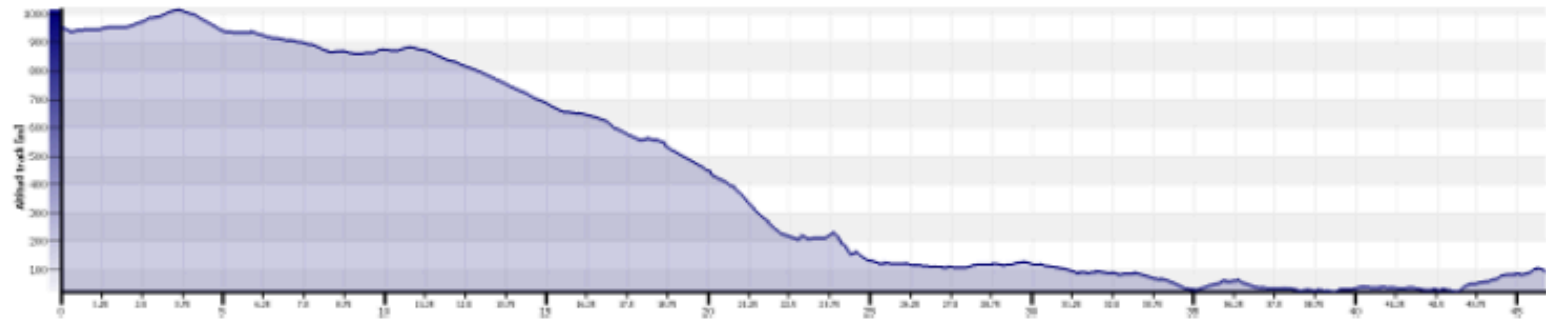

## Minho and Porto

Green Portugal: from the mountains to the sea

 natural parks  
 wine regions

Dag 2

Stage Characteristics:

Difficulty level	Distance (km)	Altitude (m)		Elevation gain (m)	Routes	
		Min	Max		Paved	Trails
Easy	44.32	22	1015	250	100%	0%
Medium	57	17	1023	222	100%	0%

Altimetry (easy level):

Dag 3

Stage characteristics:

Difficulty level	Distance (km)	Altitude (m)		Elevation gain (m)	Routes	
		Min	Max		Paved	Trails
Easy	48.3	0	108	134	90%	10%

Altimetry (easy level):

Dag 4

Stage characteristics:

Difficulty level	Distance (km)	Altitude (m)		Elevation gain (m)	Routes	
		Min	Max		Paved	Trails
Easy	52.8	0	76	97	70%	30%

Altimetry (easy level):

Dag 5

Stage characteristics:

Difficulty level	Distance (km)	Altitude (m)		Elevation gain (m)	Routes	
		Min	Max		Paved	Trails
Easy	32.5	7	199	300	85%	15%

Altimetry:

Dag 6

Stage characteristics:

Difficulty level	Distance (km)	Altitude (m)		Elevation gain (m)	Routes	
		Min	Max		Paved	Trails
Easy	35.88	3	154	246	70%	30%
Medium	44.34	4	163	273	65%	35%

Altimetry (easy level):